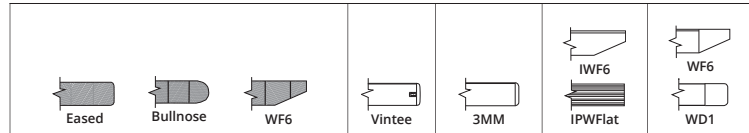

ANDY COMMUNAL TABLES — 30", 42" HIGH

Solid Wood Table Edge Options

Laminate Table Top Edge Options

Description	Top Size			Model #	$ List Price							Unpkgd. Wgt. #
	W	L	H		Maple	Hickory, White Oak	Walnut, Mixed Woods	Vinyl	Edgeband	Laminate Overlay	Wood Edges	
30" High, Andy Square Communal Table 	36"	36"	30"	AN36S-30	1800	—	—	—	—	—	—	39
	42"	42"	30"	AN42S-30	2075	—	—	—	—	—	—	39
	48"	48"	30"	AN48S-30	2389	—	—	—	—	—	—	39
	54"	54"	30"	AN54S-30	2748	—	—	—	—	—	—	44

Description	Top Size			Model #	$ List Price							Unpkgd. Wgt. #
	W	L	H		Maple	Hickory, White Oak	Walnut, Mixed Woods	Vinyl	Edgeband	Laminate Overlay	Wood Edges	
30" High, Andy Rectangular Communal Table 	36"	60"	30"	AN3660RT-30	2306	—	—	—	—	—	—	39
	36"	72"	30"	AN3672RT-30	2557	—	—	—	—	—	—	39
	36"	84"	30"	AN3684RT-30	2389	—	—	—	—	—	—	39
	36"	94"	30"	AN3696RT-30	2748	—	—	—	—	—	—	44
	42"	60"	30"	AN4260RT-30	2516	—	—	—	—	—	—	
	42"	72"	30"	AN4272RT-30	2810	—	—	—	—	—	—	
	42"	84"	30"	AN4284RT-30	3103	—	—	—	—	—	—	
	42"	94"	30"	AN4296RT-30	3399	—	—	—	—	—	—	

Description	Top Size			Model #	$ List Price							Unpkgd. Wgt. #
	W	L	H		Maple	Hickory, White Oak	Walnut, Mixed Woods	Vinyl	Edgeband	Laminate Overlay	Wood Edges	
42" High, Andy Rectangular Communal Table 	36"	60"	42"	AN3660RT-42	3098	—	—	—	—	—	—	
	36"	72"	42"	AN3672RT-42	3377	—	—	—	—	—	—	
	36"	84"	42"	AN3684RT-42	3654	—	—	—	—	—	—	
	36"	94"	42"	AN3696RT-42	3934	—	—	—	—	—	—	
	42"	60"	42"	AN4260RT-42	3320	—	—	—	—	—	—	
	42"	72"	42"	AN4272RT-42	3642	—	—	—	—	—	—	
	42"	84"	42"	AN4284RT-42	3962	—	—	—	—	—	—	
	42"	94"	42"	AN4296RT-42	4285	—	—	—	—	—	—